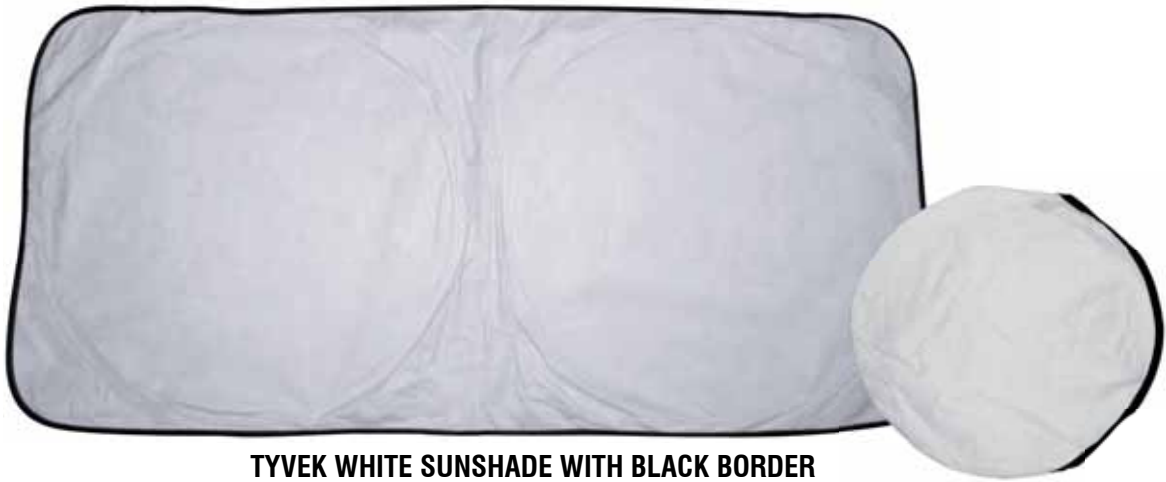

PROMOTIONAL ITEMS

METAL BADGE REELS

HIGHLIGHTER SET

LANYARDS

PLASTIC BADGE REELS

RULER PENCIL SET

MOUSE PADS

TYVEK WHITE SUNSHADE WITH BLACK BORDER