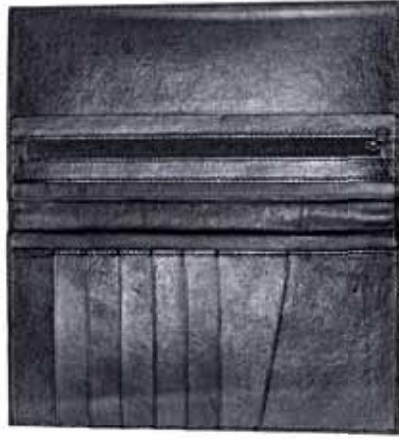

Item Name : **SHOE SHINE KIT**
 Model No. : **GS 41**
 Specification : **15.5 x 7.5 cms**
White Paper Box Packing

LEATHER ACCESSORIES

Item Name : **GENUINE LEATHER PASSPORT HOLDER**
Model No. : **LA 01**
Specification : **15.5 x 7.5 cms**
Black Box Packing